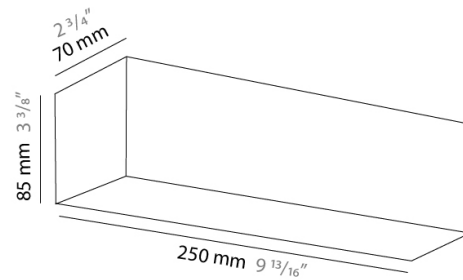

TOY SURFACE

D83281-MSS

GENERAL

Series: Toy _____
Brand: Panzeri _____
Division: Design _____
Mounting Type: Surface _____
Mounting Location: Wall _____

PHYSICAL

Shape: Rectangle _____
Length (mm): 250 _____
Length (in): $9 \frac{13}{16}$ _____
Height (mm): 70 _____
Height (in): $2 \frac{3}{4}$ _____
Extension (mm): 85 _____
Extension (in): $3 \frac{3}{8}$ _____
Light Distribution: Direct / Indirect _____
Weight (kg): 0.82 _____
Weight (lbs): 1.8 _____
Diffuser: Frost White Glass _____
Fixture Material: Metal _____

ELECTRICAL

Lamp Type: LED _____
Input Wattage (W): 13 _____
Total Output Wattage (W): 12 _____
Driver Included: Yes _____
Driver Location: Integrated _____
Driver Type: Integral LED driver, 700mA (Dimming and 277V options available with remote driver sold separately) _____

LED

Color Temperature (°K): 3000 _____
Max. Delivered Lumen (lm): 938 _____
CRI: >80 CRI _____

OPTICAL

RATINGS AND CERTIFICATIONS

Certified By: CSA Certified to UL and CSA Standards _____
IP rating: IP20 _____