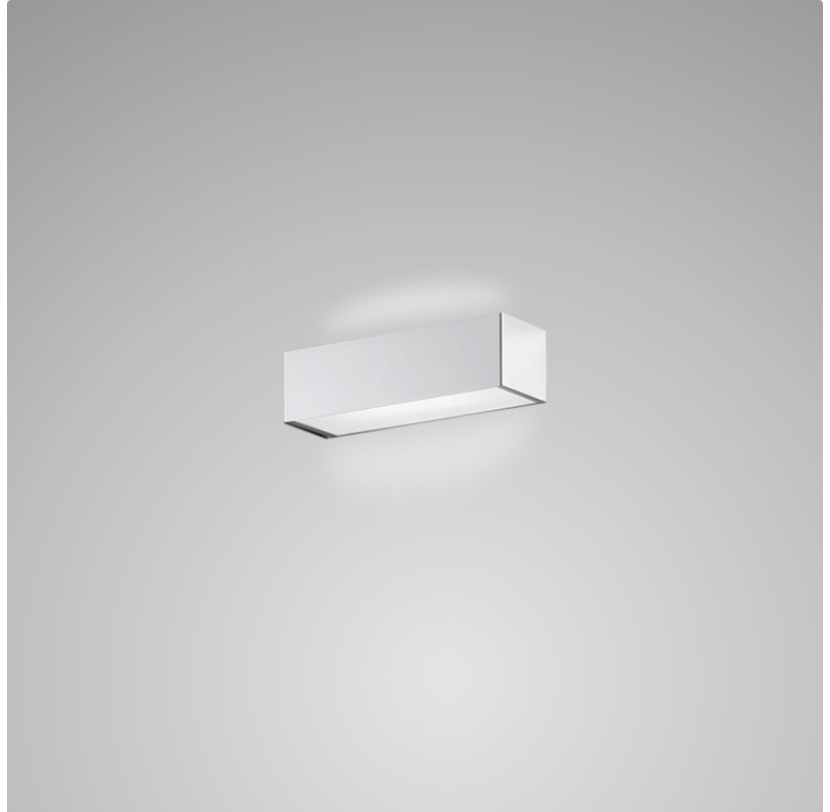

TOY SURFACE

D83281-MSS

GENERAL

Series: Toy _____
Brand: Panzeri _____
Division: Design _____
Mounting Type: Surface _____
Mounting Location: Wall _____

PHYSICAL

Shape: Rectangle _____
Length (mm): 250 _____
Length (in): $9 \frac{13}{16}$ _____
Height (mm): 70 _____
Height (in): $2 \frac{3}{4}$ _____
Extension (mm): 85 _____
Extension (in): $3 \frac{3}{8}$ _____
Light Distribution: Direct / Indirect _____
Weight (kg): 0.82 _____
Weight (lbs): 1.8 _____
Diffuser: Frost White Glass _____
Fixture Material: Metal _____

ELECTRICAL

Lamp Type: LED _____
Input Wattage (W): 13 _____
Total Output Wattage (W): 12 _____
Driver Included: Yes _____
Driver Location: Integrated _____
Driver Type: Integral LED driver, 700mA (Dimming and 277V options available with remote driver sold separately) _____

LED

Color Temperature (°K): 3000 _____
Max. Delivered Lumen (lm): 938 _____
CRI: >80 CRI _____

OPTICAL

RATINGS AND CERTIFICATIONS

Certified By: CSA Certified to UL and CSA Standards _____
IP rating: IP20 _____